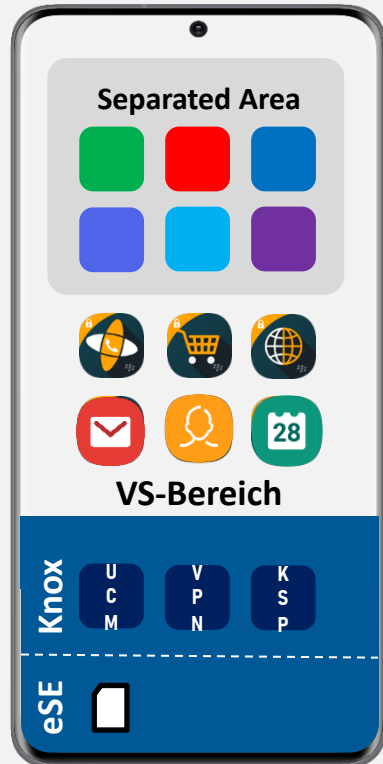

Turn mobile into Desktop

DeX can turn mobile into a corporate office anywhere, anytime. Connect your smartphone or tablet to a monitor and seamlessly switch between devices and work productively.

Frontline Workers