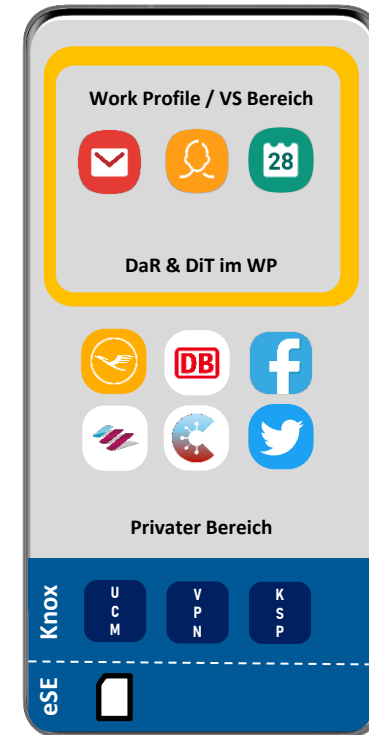

Knowledge/ Hybrid Workers